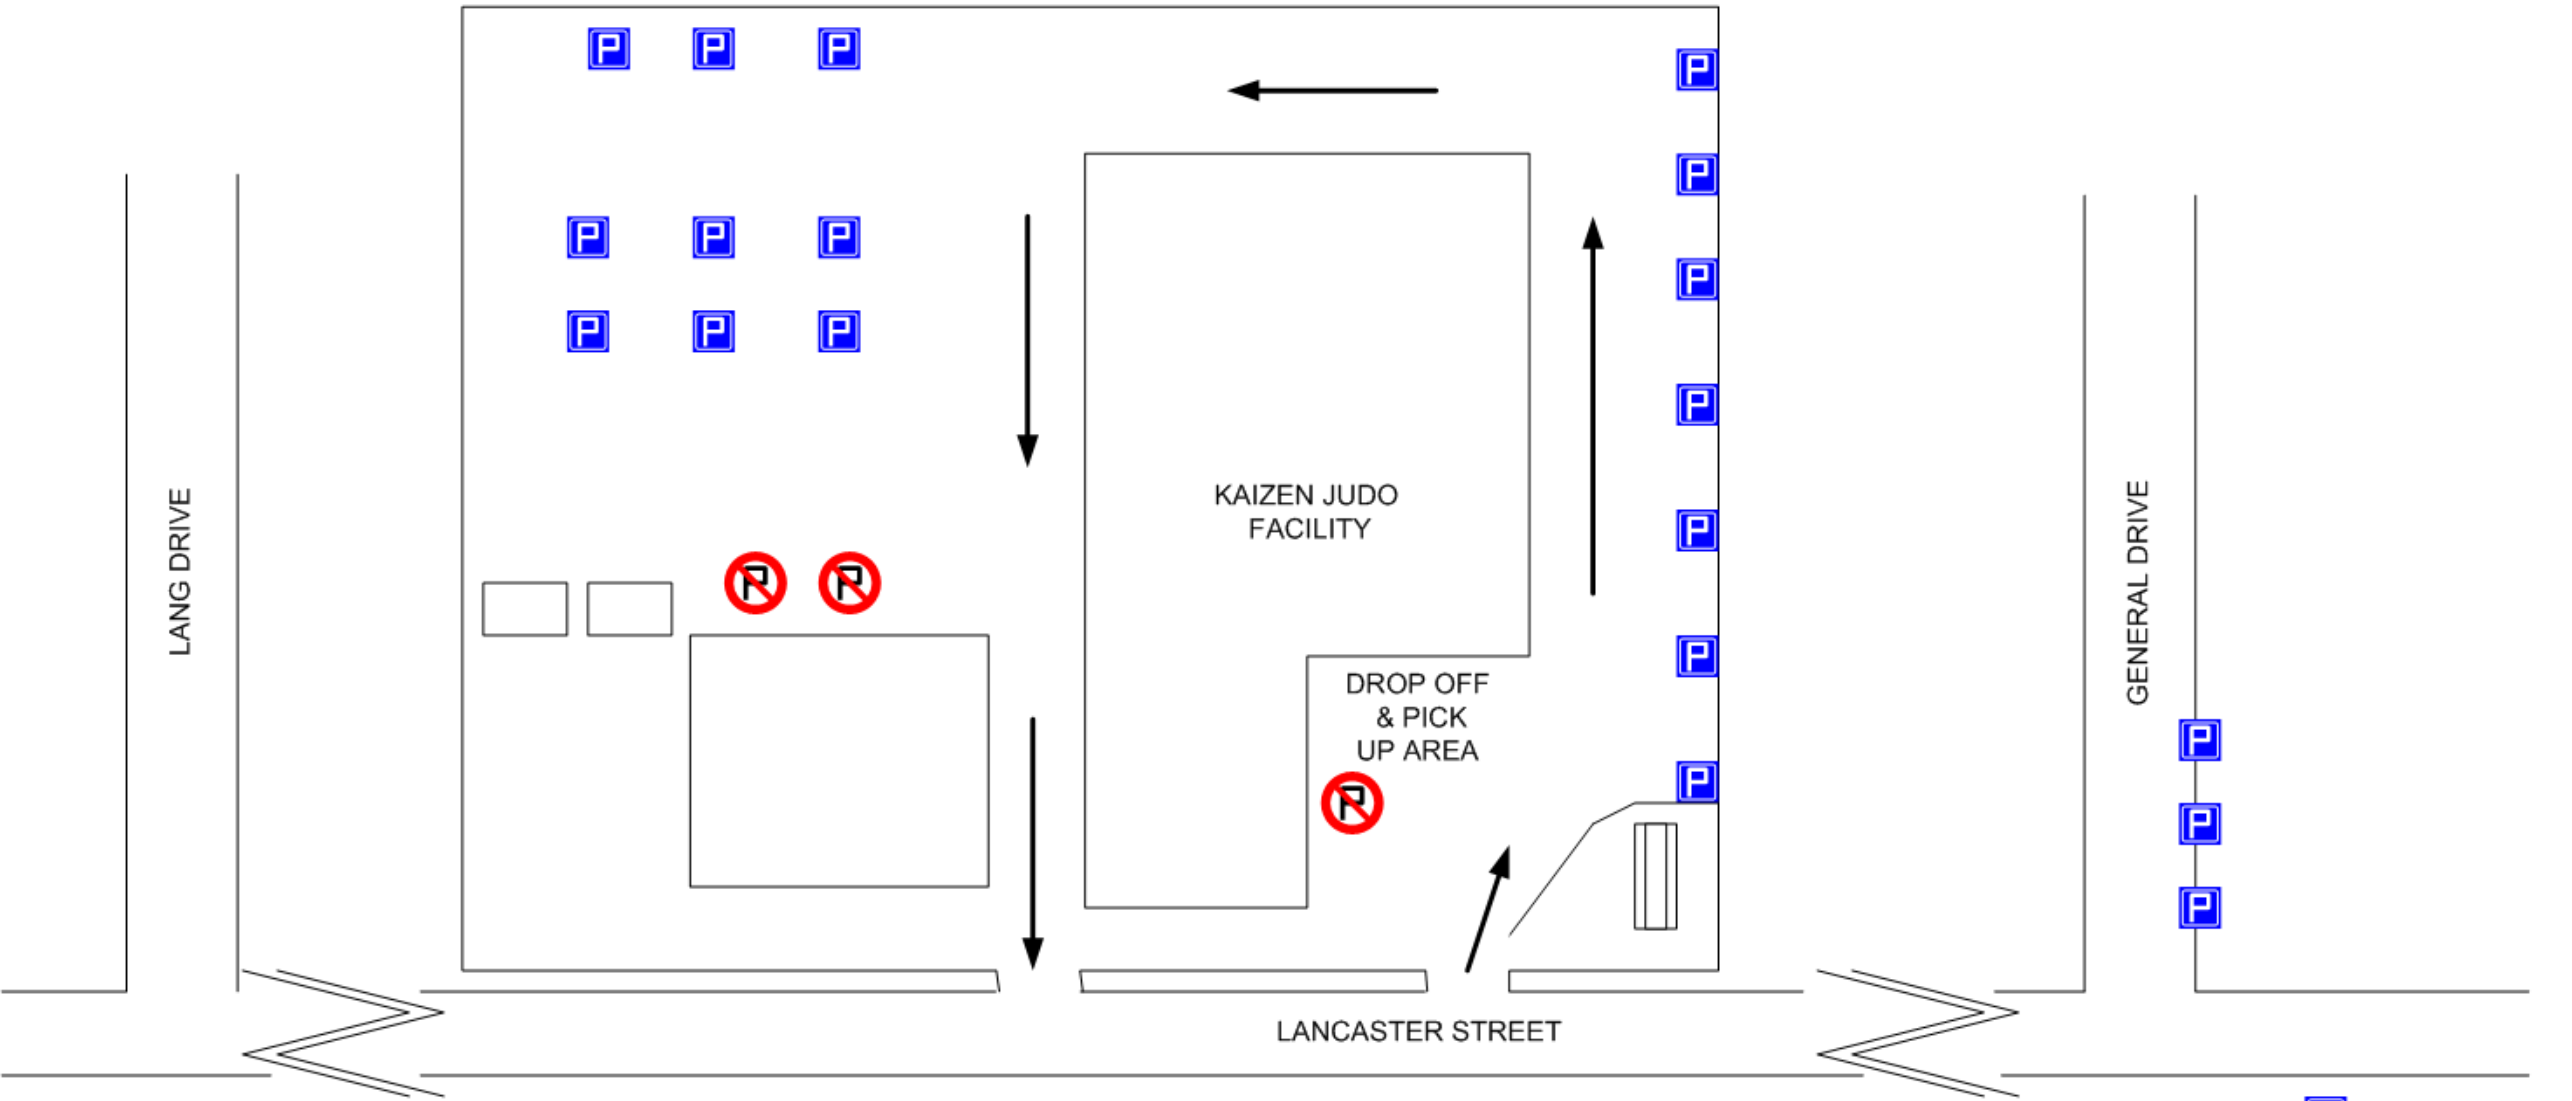

KAIZEN JUDO CLUB

IMPORTANT PARKING INFO

PLEASE OBSERVE THE TRAFFIC DIRECTION COMING INTO AND LEAVING THE CLUB.

ADDITIONAL PARKING LOCATED ON GENERAL DRIVE, AND THE LANCASTER TAVERN

PARKING IS AVAILABLE AT KAIZEN JUDO CLUB AS INDICATED BY  PARKING SIGNS. PLEASE DO NOT PARK IN NO PARKING ZONES.